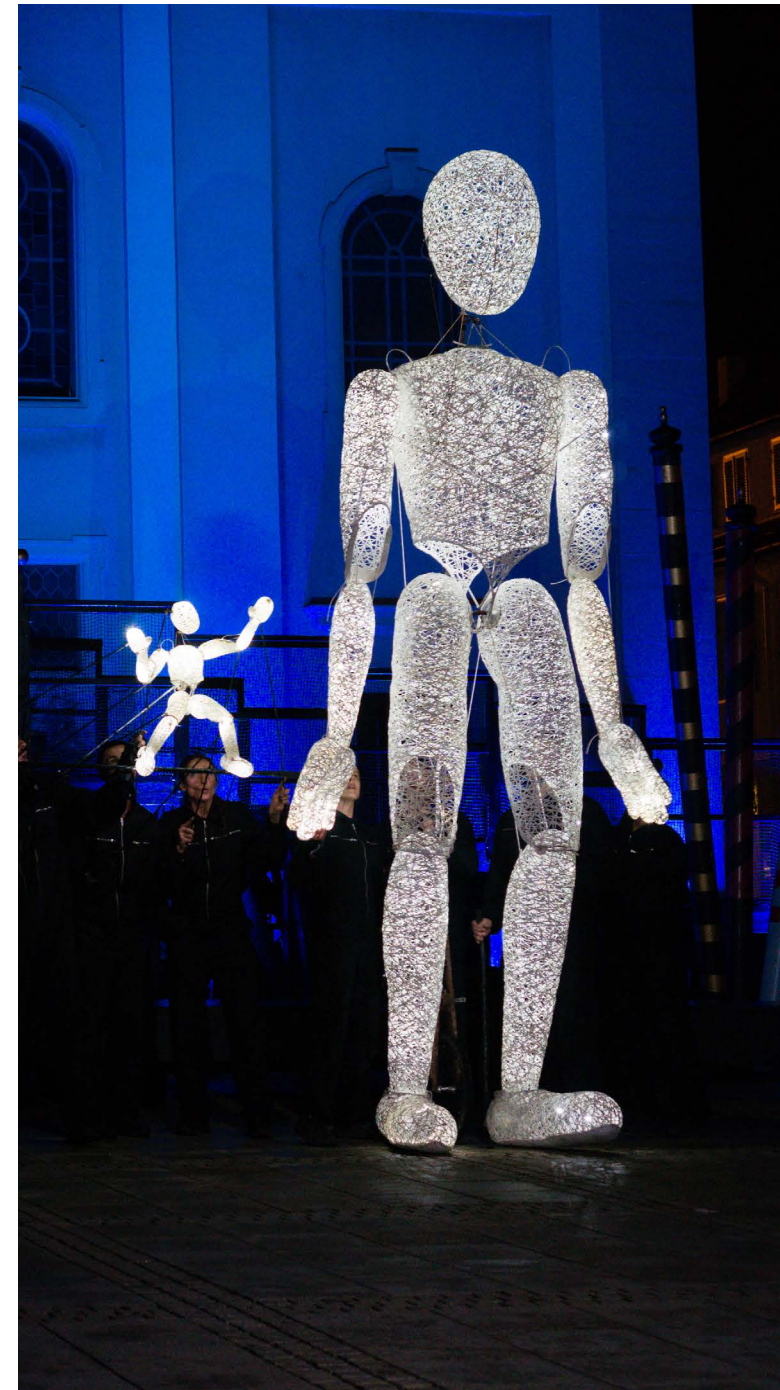

HINT:

The music is crucial for the poetic and movement of the Giants. We recommend the performance with our own live DUNDUMUSIK and support you as well if a pre-production of music is required.