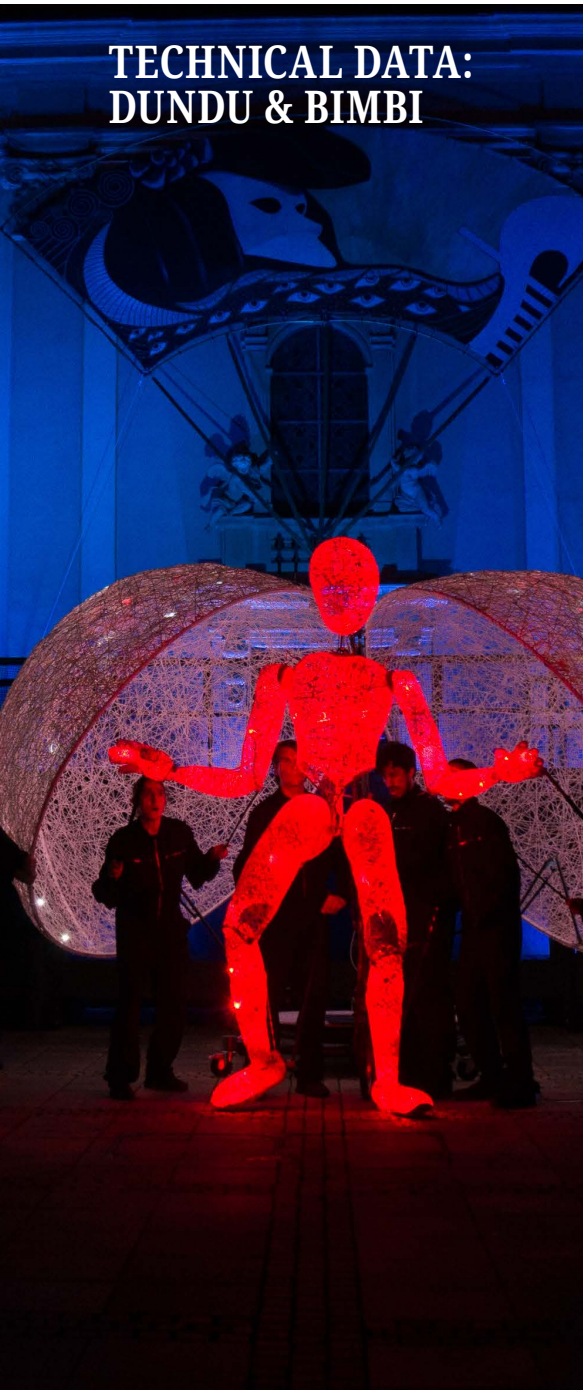

TECHNICAL DATA: DUNDU & BIMBI