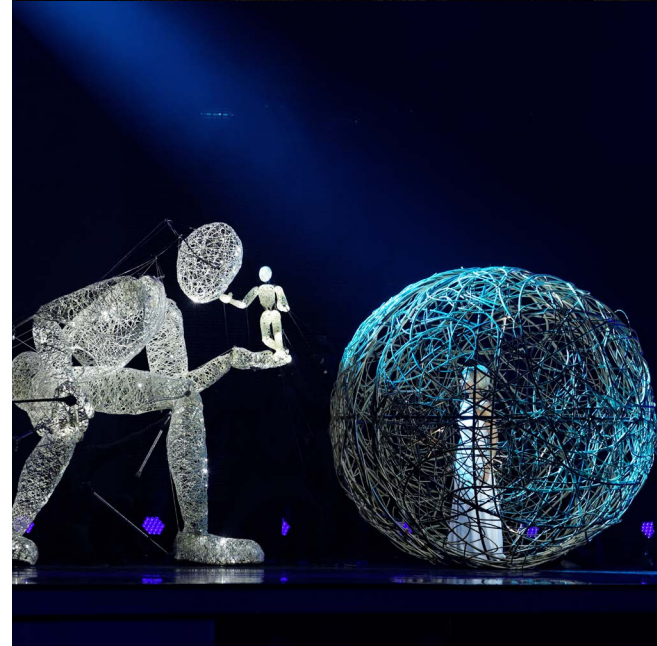

Giant Sphere: perfect for product reveal or VIP presentation

Diameter	(white + red)
2,6 m	
ca. 80 KG	

requires to stage-hands and we recommend a strong fog machine